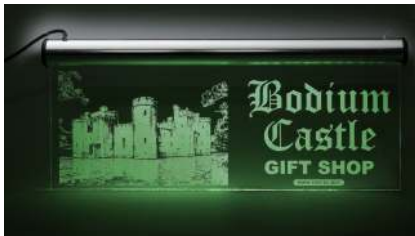

Trotec Laser's latest innovation

rayjet (e)

The laser you CAN'T buy!

PRODUCT DETAILS

trotec[®]

laser. marking cutting engraving

...making money...

[e]ndless Possibilities

rubber stamps

glass

inlay

acrylic signs

paper

promotional

stone

lamine signs